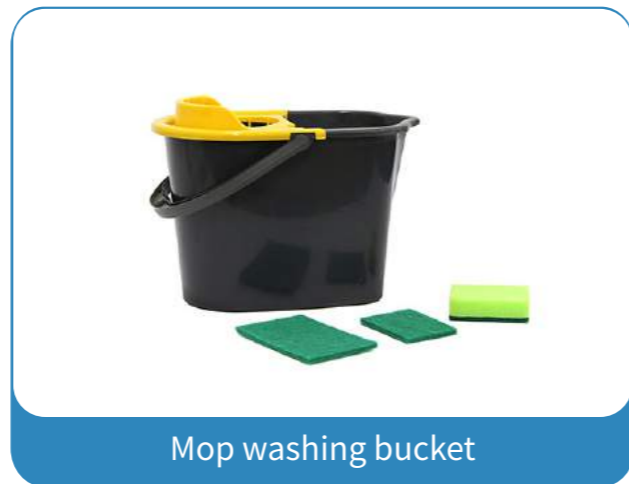

Mop bucket with 4 wheels

Item:5041955
Size:39.5*27*30cm/16L
Pack(PCS/CTN):20pcs
CTN Size : 58*40*85cm
N.W.:920g

Water bucket with handle

Item:504719
Size:D29*21*25cm/10L
Pack(PCS/CTN):36pcs
CTN Size: 33*31*88cm
N.W.:270g